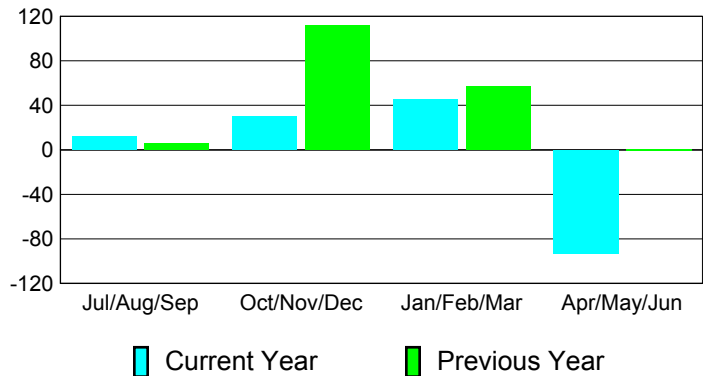

Gender Comparison 2010-2011

Jul/Aug/Sep

Oct/Nov/Dec

Jan/Feb/Mar

Apr/May/June

Male

Female