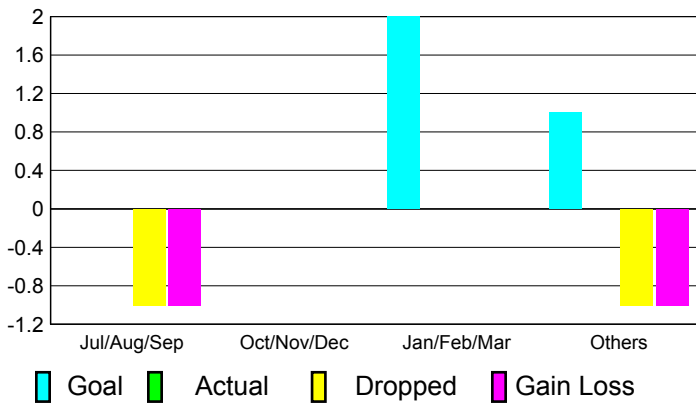

## CLUBS

Club Results  
2010-2011

Clubs  
2009-2010

Month	New Club Goal	Actual New Clubs	Actual Dropped Clubs	Gain/Loss of Clubs	Gain/Loss of Clubs
Jul/Aug/Sep	0	0	-1	-1	0
Oct/Nov/Dec	0	0	0	0	0
Jan/Feb/Mar	2	0	0	0	0
Apr/May/June	1	0	-1	-1	2
<b>Totals</b>	<b>3</b>	<b>0</b>	<b>-2</b>	<b>-2</b>	<b>2</b>

### Club Results 2010-2011

Goal, New, Dropped, Gain/Loss

### Comparison of Club Gain/Loss

Current Year Compared to the Previous Year