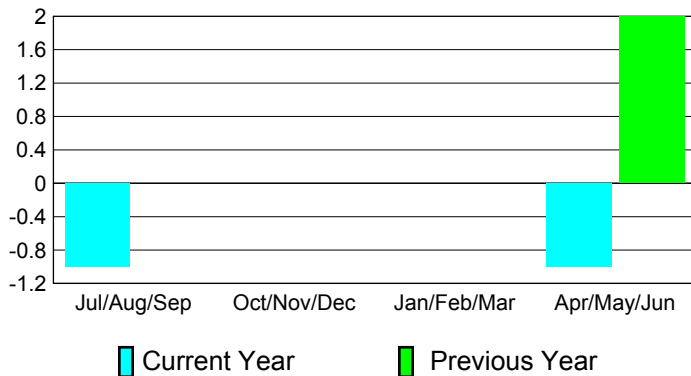

2010-2011 GMT Reports for District (or Undistricted) District 333 B

GMT: Shinobu Goto

Location: JAPAN

GMT CA: 5

CLUBS

Club Results
2010-2011

Clubs
2009-2010

Month	New Club Goal	Actual New Clubs	Actual Dropped Clubs	Gain/Loss of Clubs	Gain/Loss of Clubs
Jul/Aug/Sep	0	0	-1	-1	0
Oct/Nov/Dec	0	0	0	0	0
Jan/Feb/Mar	2	0	0	0	0
Apr/May/June	1	0	-1	-1	2
Totals	3	0	-2	-2	2

Club Results 2010-2011

Goal, New, Dropped, Gain/Loss

Comparison of Club Gain/Loss

Current Year Compared to the Previous Year

YTD Status Quo Clubs 2010-2011

Status Quo Clubs Compared to Status Quo Members

MEMBERSHIP

Membership Results
2010-2011

Membership
2009-2010

Month	Net Memb Goal	Actual New Memb	Actual Dropped Memb	Gain/Loss of Memb	Gain/Loss of Memb
Jul/Aug/Sep	50	48	-36	12	6
Oct/Nov/Dec	50	54	-24	30	112
Jan/Feb/Mar	80	75	-30	45	57
Apr/May/June	20	11	-104	-93	-1
Totals	200	188	-194	-6	174

Membership Results 2010-2011

Goal, New, Dropped, Gain/Loss

Comparison of Membership Gain/Loss

Current Year Compared to the Previous Year

Gender Comparison 2010-2011

Jul/Aug/Sep

Oct/Nov/Dec

Jan/Feb/Mar

Apr/May/June

Male

Female