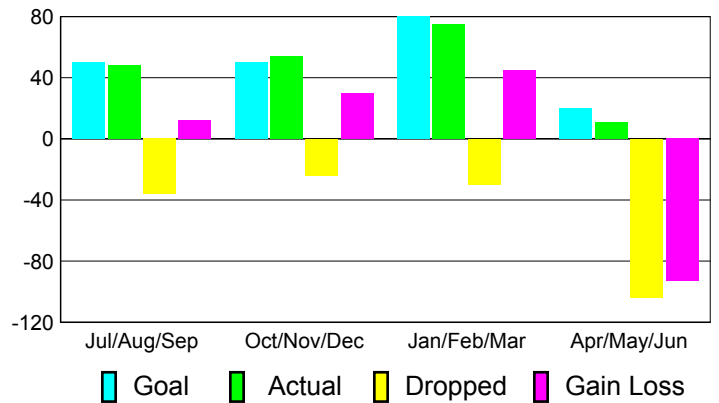

### YTD Status Quo Clubs 2010-2011

Status Quo Clubs Compared to Status Quo Members

## MEMBERSHIP

Membership Results  
2010-2011

Membership  
2009-2010

Month	Net Memb Goal	Actual New Memb	Actual Dropped Memb	Gain/Loss of Memb	Gain/Loss of Memb
Jul/Aug/Sep	50	48	-36	12	6
Oct/Nov/Dec	50	54	-24	30	112
Jan/Feb/Mar	80	75	-30	45	57
Apr/May/June	20	11	-104	-93	-1
<b>Totals</b>	<b>200</b>	<b>188</b>	<b>-194</b>	<b>-6</b>	<b>174</b>

### Membership Results 2010-2011

Goal, New, Dropped, Gain/Loss

### Comparison of Membership Gain/Loss

Current Year Compared to the Previous Year